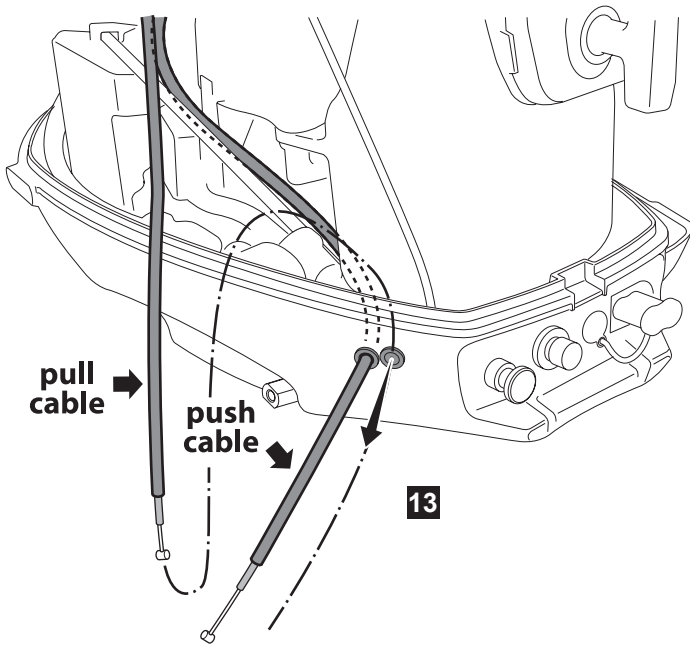

Remote Control Attachment YAMAHA Kit F4B, F5A and F6C

Posnr.	QTY	
①	1	
②	2	
③	3	M6 x 12
④	1	Ø6 x 20
⑤	1	
⑥	1	Ø26 x Ø14
⑦	1	Ø26 x Ø12
⑧	1	
⑨	1	
⑩	1	M5 x 16
⑪	1	M5
⑫	1	
⑬	1	
⑭	1	
⑮	2	M6 x 16
⑯	1	
⑰	1	
⑱	2	M6 x 8
⑲	2	

Remote Control Attachment YAMAHA Kit F4B, F5A and F6C

Remote Control Attachment YAMAHA Kit F4B, F5A and F6C