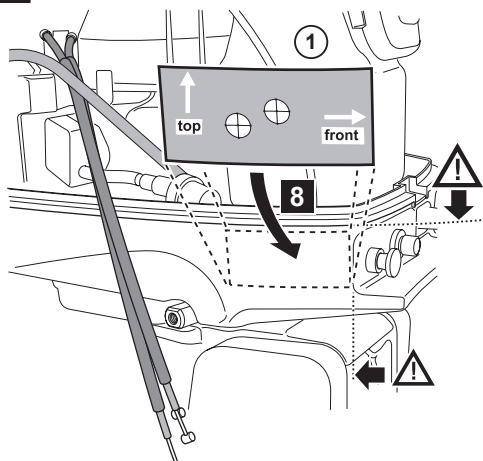

Remote Control Attachment YAMAHA Kit F4B, F5A and F6C

Posnr.	QTY	
①	1	
②	2	
③	3	M6 x 12
④	1	Ø6 x 20
⑤	1	
⑥	1	Ø26 x Ø14
⑦	1	Ø26 x Ø12
⑧	1	
⑨	1	
⑩	1	M5 x 16
⑪	1	M5
⑫	1	
⑬	1	
⑭	1	
⑮	2	M6 x 16
⑯	1	
⑰	1	
⑱	2	M6 x 8
⑲	2	

Remote Control Attachment YAMAHA Kit F4B, F5A and F6C

Remote Control Attachment YAMAHA Kit F4B, F5A and F6C