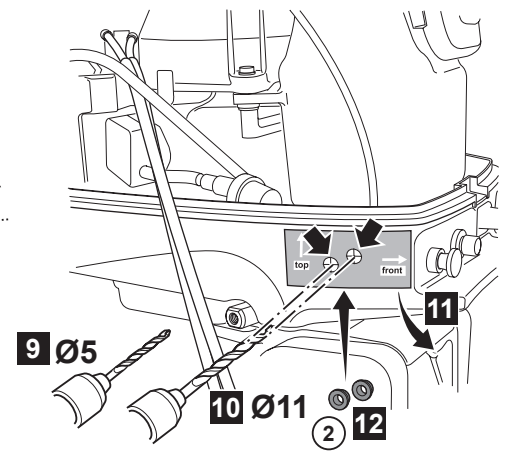

Remote Control Attachment YAMAHA Kit F4B, F5A and F6C

Posnr.	QTY	
①	1	
②	2	
③	3	M6 x 12
④	1	Ø6 x 20
⑤	1	
⑥	1	Ø26 x Ø14
⑦	1	Ø26 x Ø12
⑧	1	
⑨	1	
⑩	1	M5 x 16
⑪	1	M5
⑫	1	
⑬	1	
⑭	1	
⑮	2	M6 x 16
⑯	1	
⑰	1	
⑱	2	M6 x 8
⑲	2	

Remote Control Attachment YAMAHA Kit F4B, F5A and F6C

Remote Control Attachment YAMAHA Kit F4B, F5A and F6C