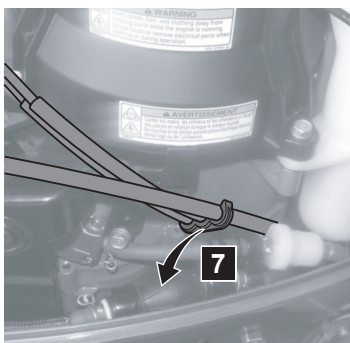

Remote Control Attachment YAMAHA Kit F4B, F5A and F6C

Posnr.	QTY	
①	1	
②	2	
③	3	M6 x 12
④	1	Ø6 x 20
⑤	1	
⑥	1	Ø26 x Ø14
⑦	1	Ø26 x Ø12
⑧	1	
⑨	1	
⑩	1	M5 x 16
⑪	1	M5
⑫	1	
⑬	1	
⑭	1	
⑮	2	M6 x 16
⑯	1	
⑰	1	
⑱	2	M6 x 8
⑲	2	

Remote Control Attachment YAMAHA Kit F4B, F5A and F6C

Remote Control Attachment YAMAHA Kit F4B, F5A and F6C