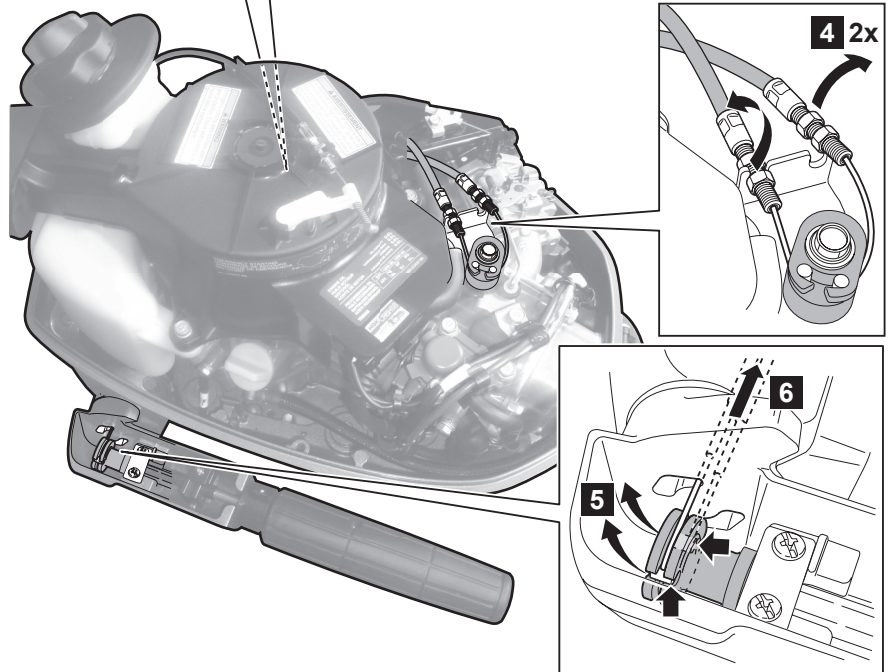

Remote Control Attachment YAMAHA Kit F4B, F5A and F6C

Posnr.	QTY	
①	1	
②	2	
③	3	M6 x 12
④	1	Ø6 x 20
⑤	1	
⑥	1	Ø26 x Ø14
⑦	1	Ø26 x Ø12
⑧	1	
⑨	1	
⑩	1	M5 x 16
⑪	1	M5
⑫	1	
⑬	1	
⑭	1	
⑮	2	M6 x 16
⑯	1	
⑰	1	
⑱	2	M6 x 8
⑲	2	

Remote Control Attachment YAMAHA Kit F4B, F5A and F6C

Remote Control Attachment YAMAHA Kit F4B, F5A and F6C