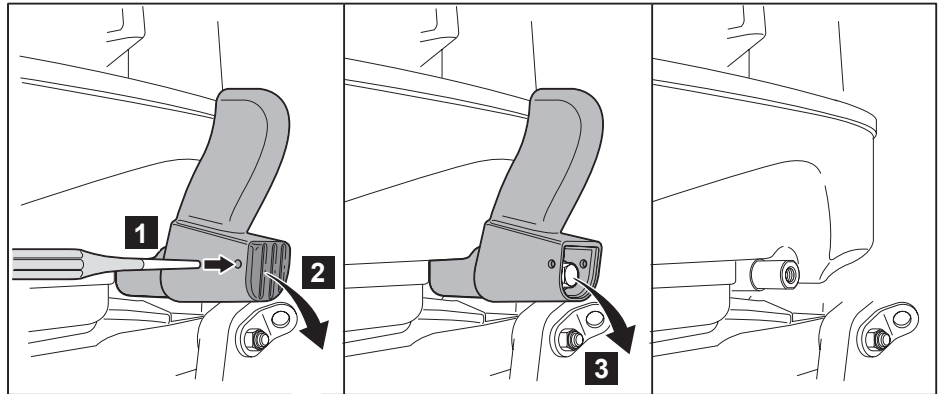

Remote Control Attachment YAMAHA Kit F4B, F5A and F6C

Posnr.	QTY	
①	1	
②	2	
③	3	M6 x 12
④	1	Ø6 x 20
⑤	1	
⑥	1	Ø26 x Ø14
⑦	1	Ø26 x Ø12
⑧	1	
⑨	1	
⑩	1	M5 x 16
⑪	1	M5
⑫	1	
⑬	1	
⑭	1	
⑮	2	M6 x 16
⑯	1	
⑰	1	
⑱	2	M6 x 8
⑲	2	

Remote Control Attachment YAMAHA Kit F4B, F5A and F6C

Remote Control Attachment YAMAHA Kit F4B, F5A and F6C