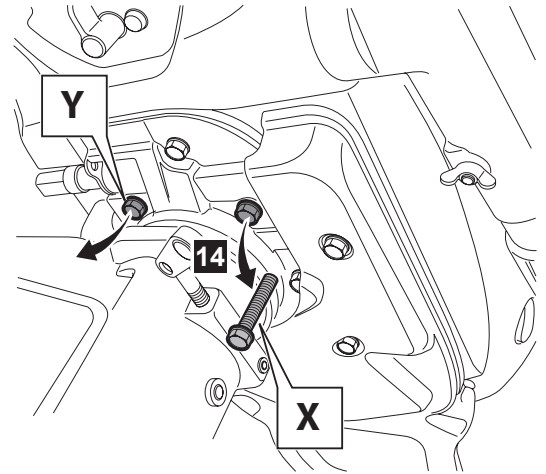

Remote Control Attachment YAMAHA Kit F4B, F5A and F6C

Posnr.	QTY	
①	1	
②	2	
③	3	M6 x 12
④	1	Ø6 x 20
⑤	1	
⑥	1	Ø26 x Ø14
⑦	1	Ø26 x Ø12
⑧	1	
⑨	1	
⑩	1	M5 x 16
⑪	1	M5
⑫	1	
⑬	1	
⑭	1	
⑮	2	M6 x 16
⑯	1	
⑰	1	
⑱	2	M6 x 8
⑲	2	

Remote Control Attachment YAMAHA Kit F4B, F5A and F6C

Remote Control Attachment YAMAHA Kit F4B, F5A and F6C