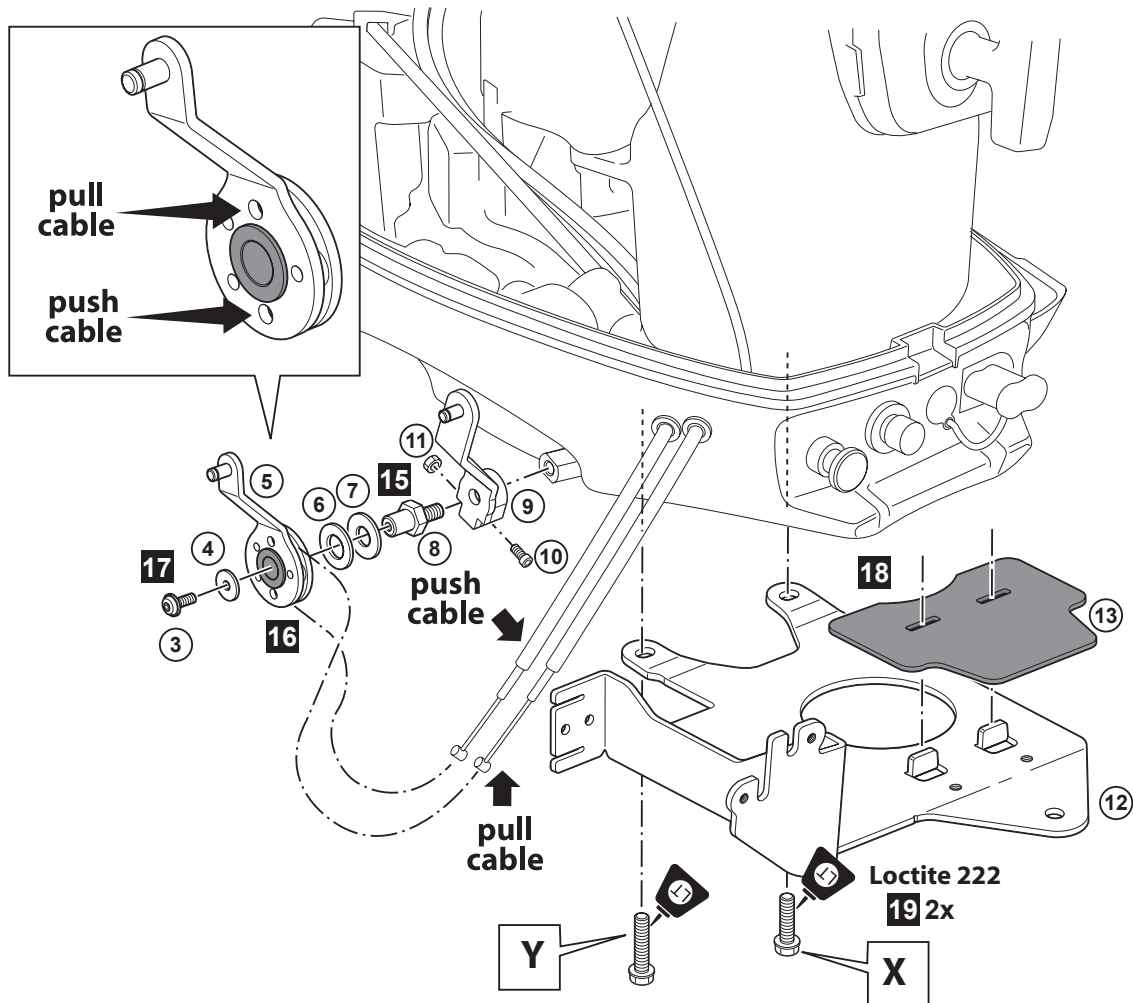

Remote Control Attachment YAMAHA Kit F4B, F5A and F6C

Posnr.	QTY	
①	1	
②	2	
③	3	M6 x 12
④	1	Ø6 x 20
⑤	1	
⑥	1	Ø26 x Ø14
⑦	1	Ø26 x Ø12
⑧	1	
⑨	1	
⑩	1	M5 x 16
⑪	1	M5
⑫	1	
⑬	1	
⑭	1	
⑮	2	M6 x 16
⑯	1	
⑰	1	
⑱	2	M6 x 8
⑲	2	

Remote Control Attachment YAMAHA Kit F4B, F5A and F6C

Remote Control Attachment YAMAHA Kit F4B, F5A and F6C